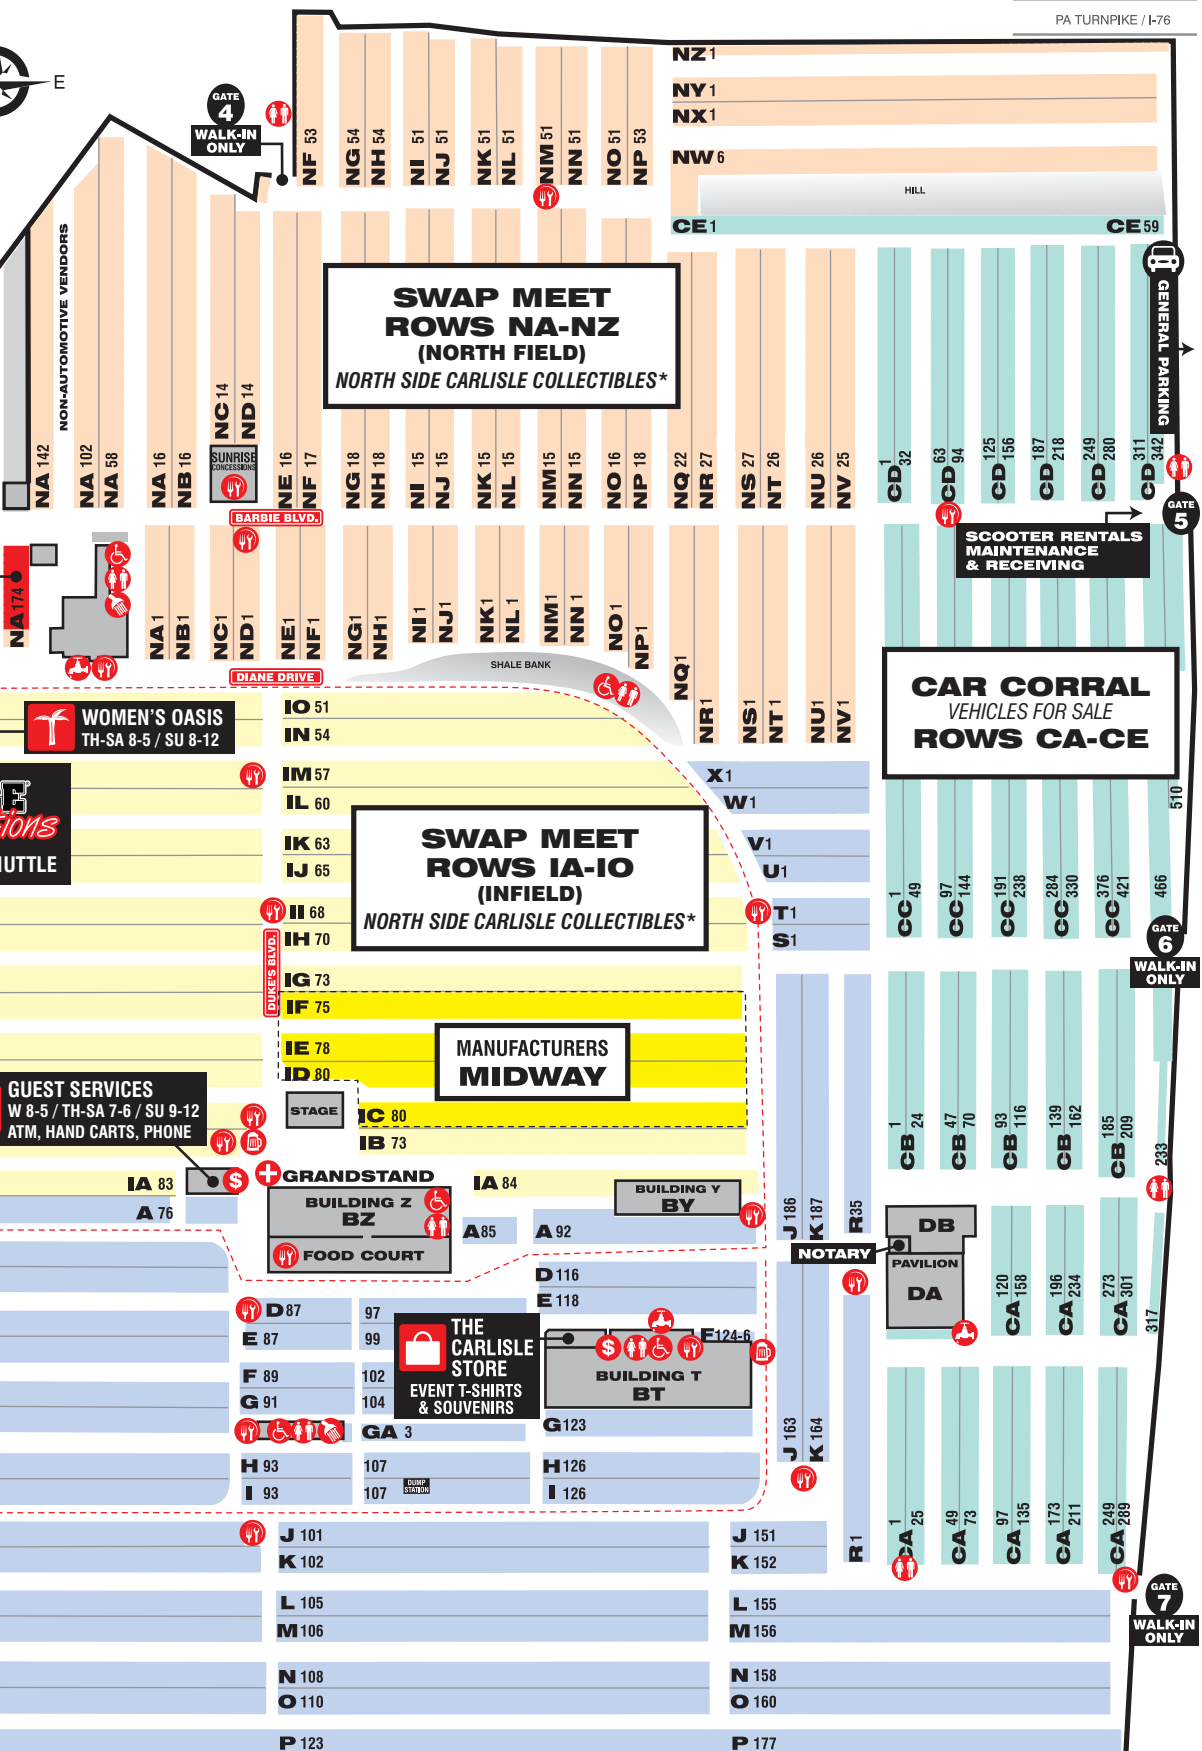

**SWAP MEET
ROWS NA-NZ
(NORTH FIELD)**
NORTH SIDE CARLISLE COLLECTIBLES*

**SWAP MEET
ROWS IA-IO
(INFIELD)**
NORTH SIDE CARLISLE COLLECTIBLES*

**CAR CORRAL
VEHICLES FOR SALE
ROWS CA-CE**

**MANUFACTURERS
MIDWAY**

**THE CARLISLE STORE
EVENT T-SHIRTS
& SOUVENIRS**

WOMEN'S OASIS
TH-SA 8-5 / SU 8-12

GUEST SERVICES
W 8-5 / TH-SA 7-6 / SU 9-12
ATM, HAND CARTS, PHONE

**SCOOTER RENTALS
MAINTENANCE
& RECEIVING**