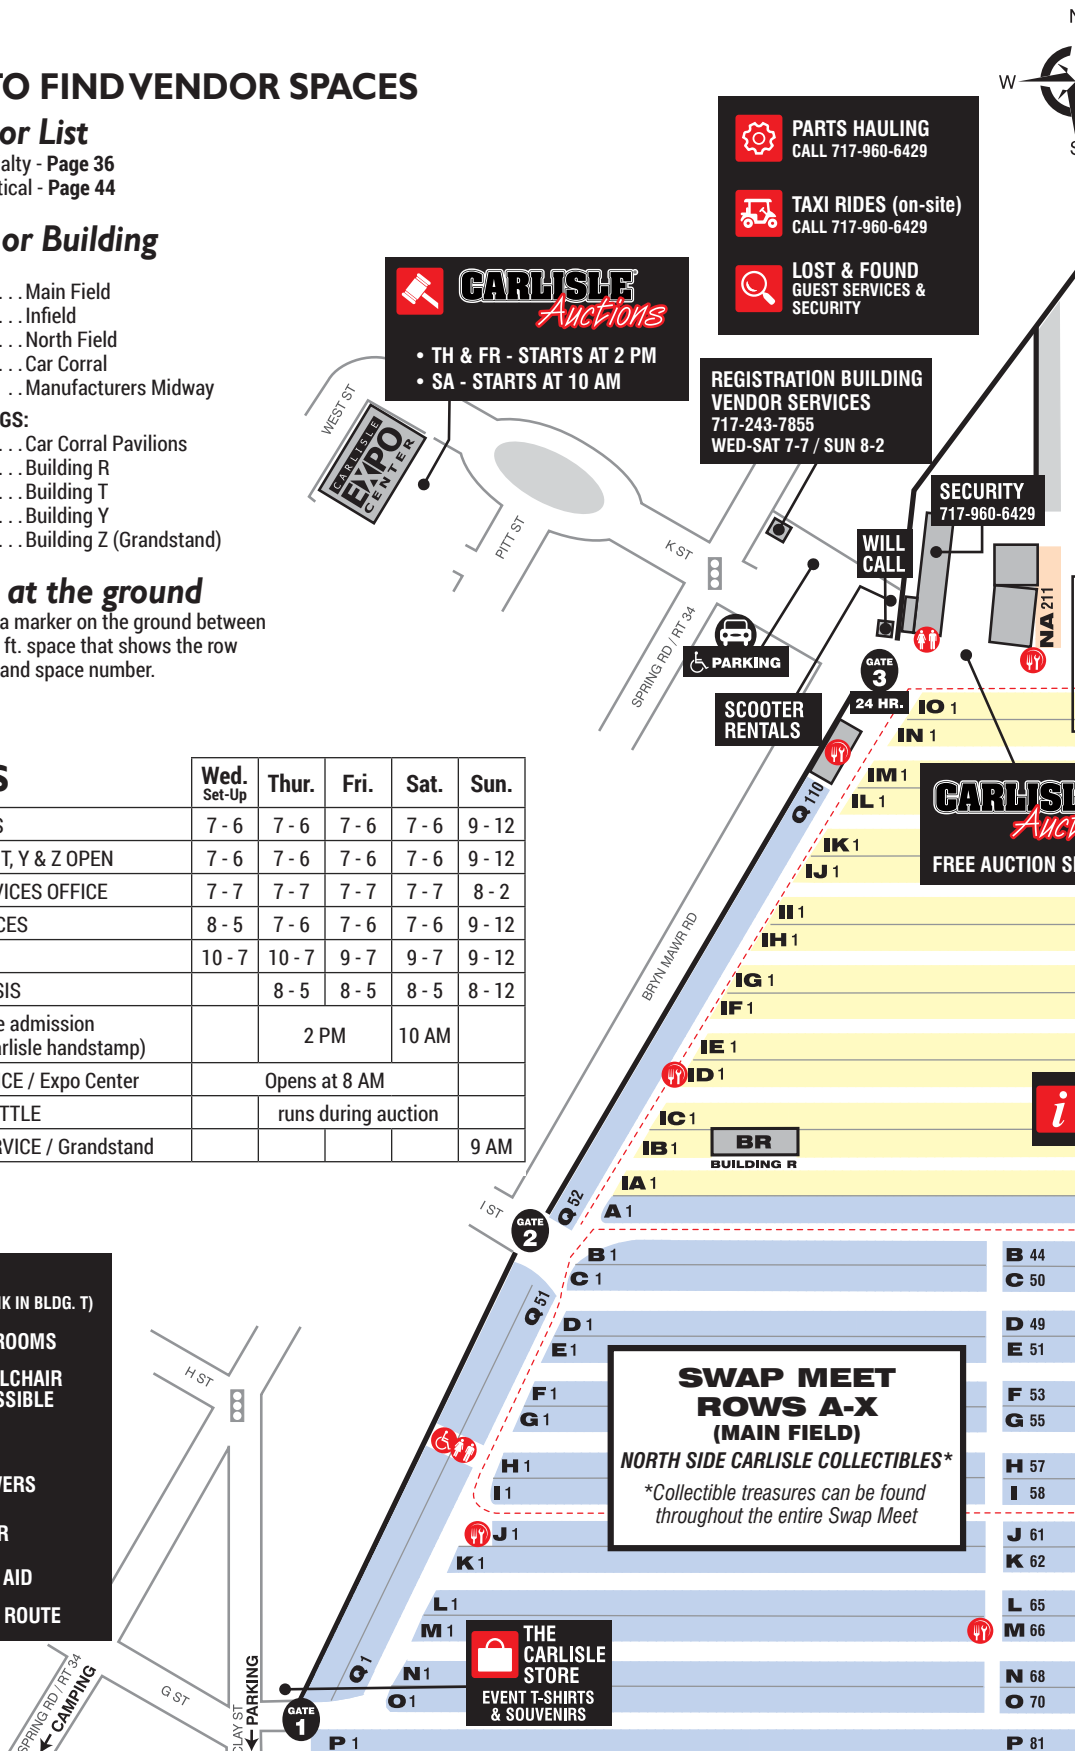

BUILDINGS:

- DA-DB . . . . . Car Corral Pavilions
- BR . . . . . Building R
- BT . . . . . Building T
- BY . . . . . Building Y
- BZ . . . . . Building Z (Grandstand)

3 Look at the ground

There is a marker on the ground between every 10 ft. space that shows the row letter(s) and space number.

HOURS

	Wed. Set-Up	Thur.	Fri.	Sat.	Sun.
EVENT HOURS	7-6	7-6	7-6	7-6	9-12
BUILDINGS R, T, Y & Z OPEN	7-6	7-6	7-6	7-6	9-12
VENDOR SERVICES OFFICE	7-7	7-7	7-7	7-7	8-2
GUEST SERVICES	8-5	7-6	7-6	7-6	9-12
NOTARY	10-7	10-7	9-7	9-7	9-12
WOMEN'S OASIS		8-5	8-5	8-5	8-12
AUCTION (Free admission with Spring Carlisle handstamp)		2 PM		10 AM	
AUCTION OFFICE / Expo Center	Opens at 8 AM				
AUCTION SHUTTLE	runs during auction				
WORSHIP SERVICE / Grandstand					9 AM

PARTS HAULING
CALL 717-960-6429

TAXI RIDES (on-site)
CALL 717-960-6429

LOST & FOUND
GUEST SERVICES & SECURITY

CARLISLE Auctions

- TH & FR - STARTS AT 2 PM
- SA - STARTS AT 10 AM

REGISTRATION BUILDING
VENDOR SERVICES
717-243-7855
WED-SAT 7-7 / SUN 8-2

SECURITY
717-960-6429

WILL CALL

SCOOTER RENTALS

GATE 3
24 HR.

CARLISLE Auctions
FREE AUCTION SHOP

SWAP MEET
ROWS A-X
(MAIN FIELD)

NORTH SIDE CARLISLE COLLECTIBLES*

*Collectible treasures can be found throughout the entire Swap Meet

- **ATM**
  (+ BANK IN BLDG. T)
- **RESTROOMS**
- **WHEELCHAIR ACCESSIBLE**
- **FOOD**
- **SHOWERS**
- **WATER**
- **FIRST AID**
- **TRAM ROUTE**

THE CARLISLE STORE
EVENT T-SHIRTS & SOUVENIRS